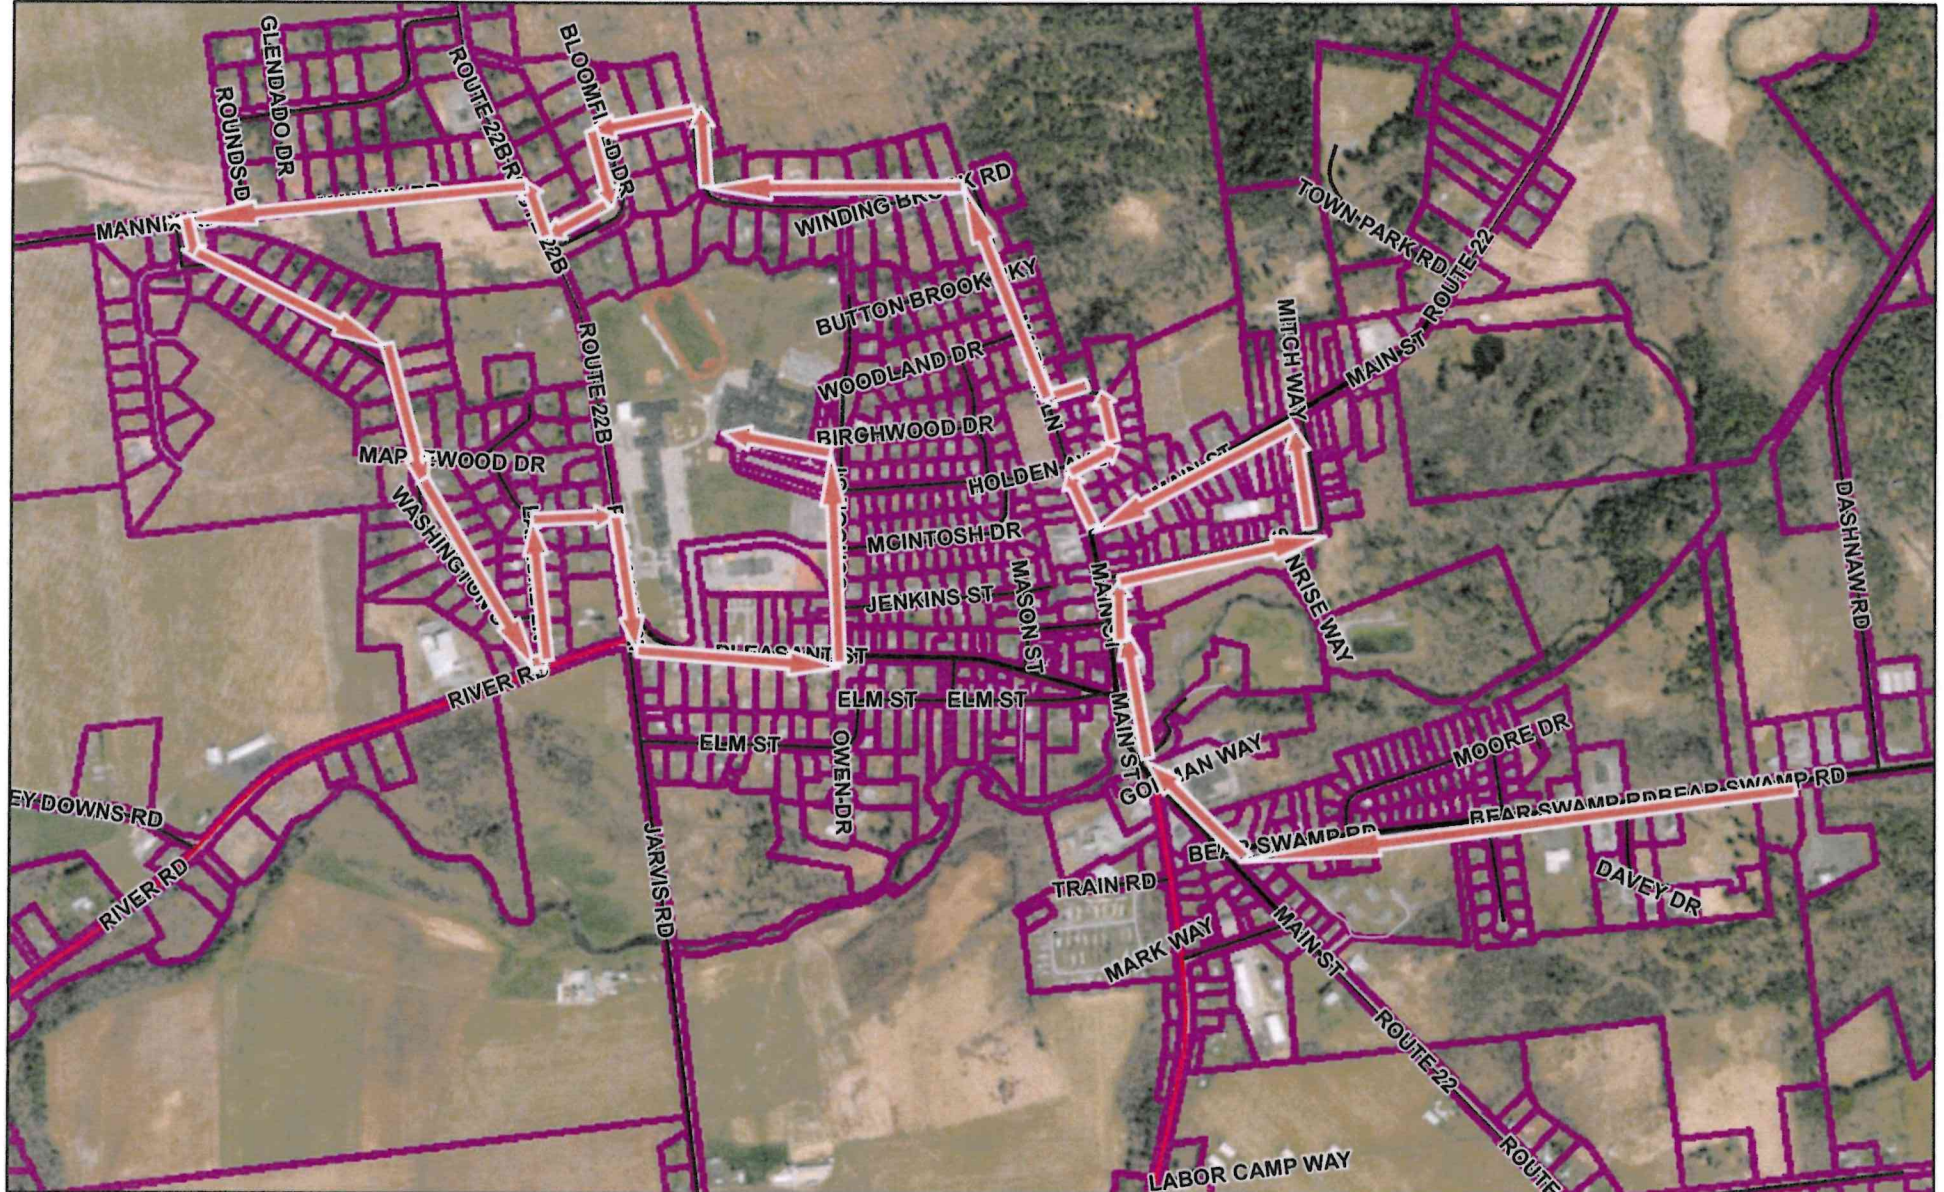

2022 SENIOR PARADE ROUTE
 JUNE 18, 2022 @ 11am

Clinton County GIS Map (Start @ Livingoods.)

6/1/2022, 12:19:41 PM

- Override 1
- 6
- 9
- Clinton_Roads
- 4
- 7
- 5
- Town Boundaries

Parcels_05_2022

Source: Esri, Maxar, Earthstar Geographics, and the GIS User Community