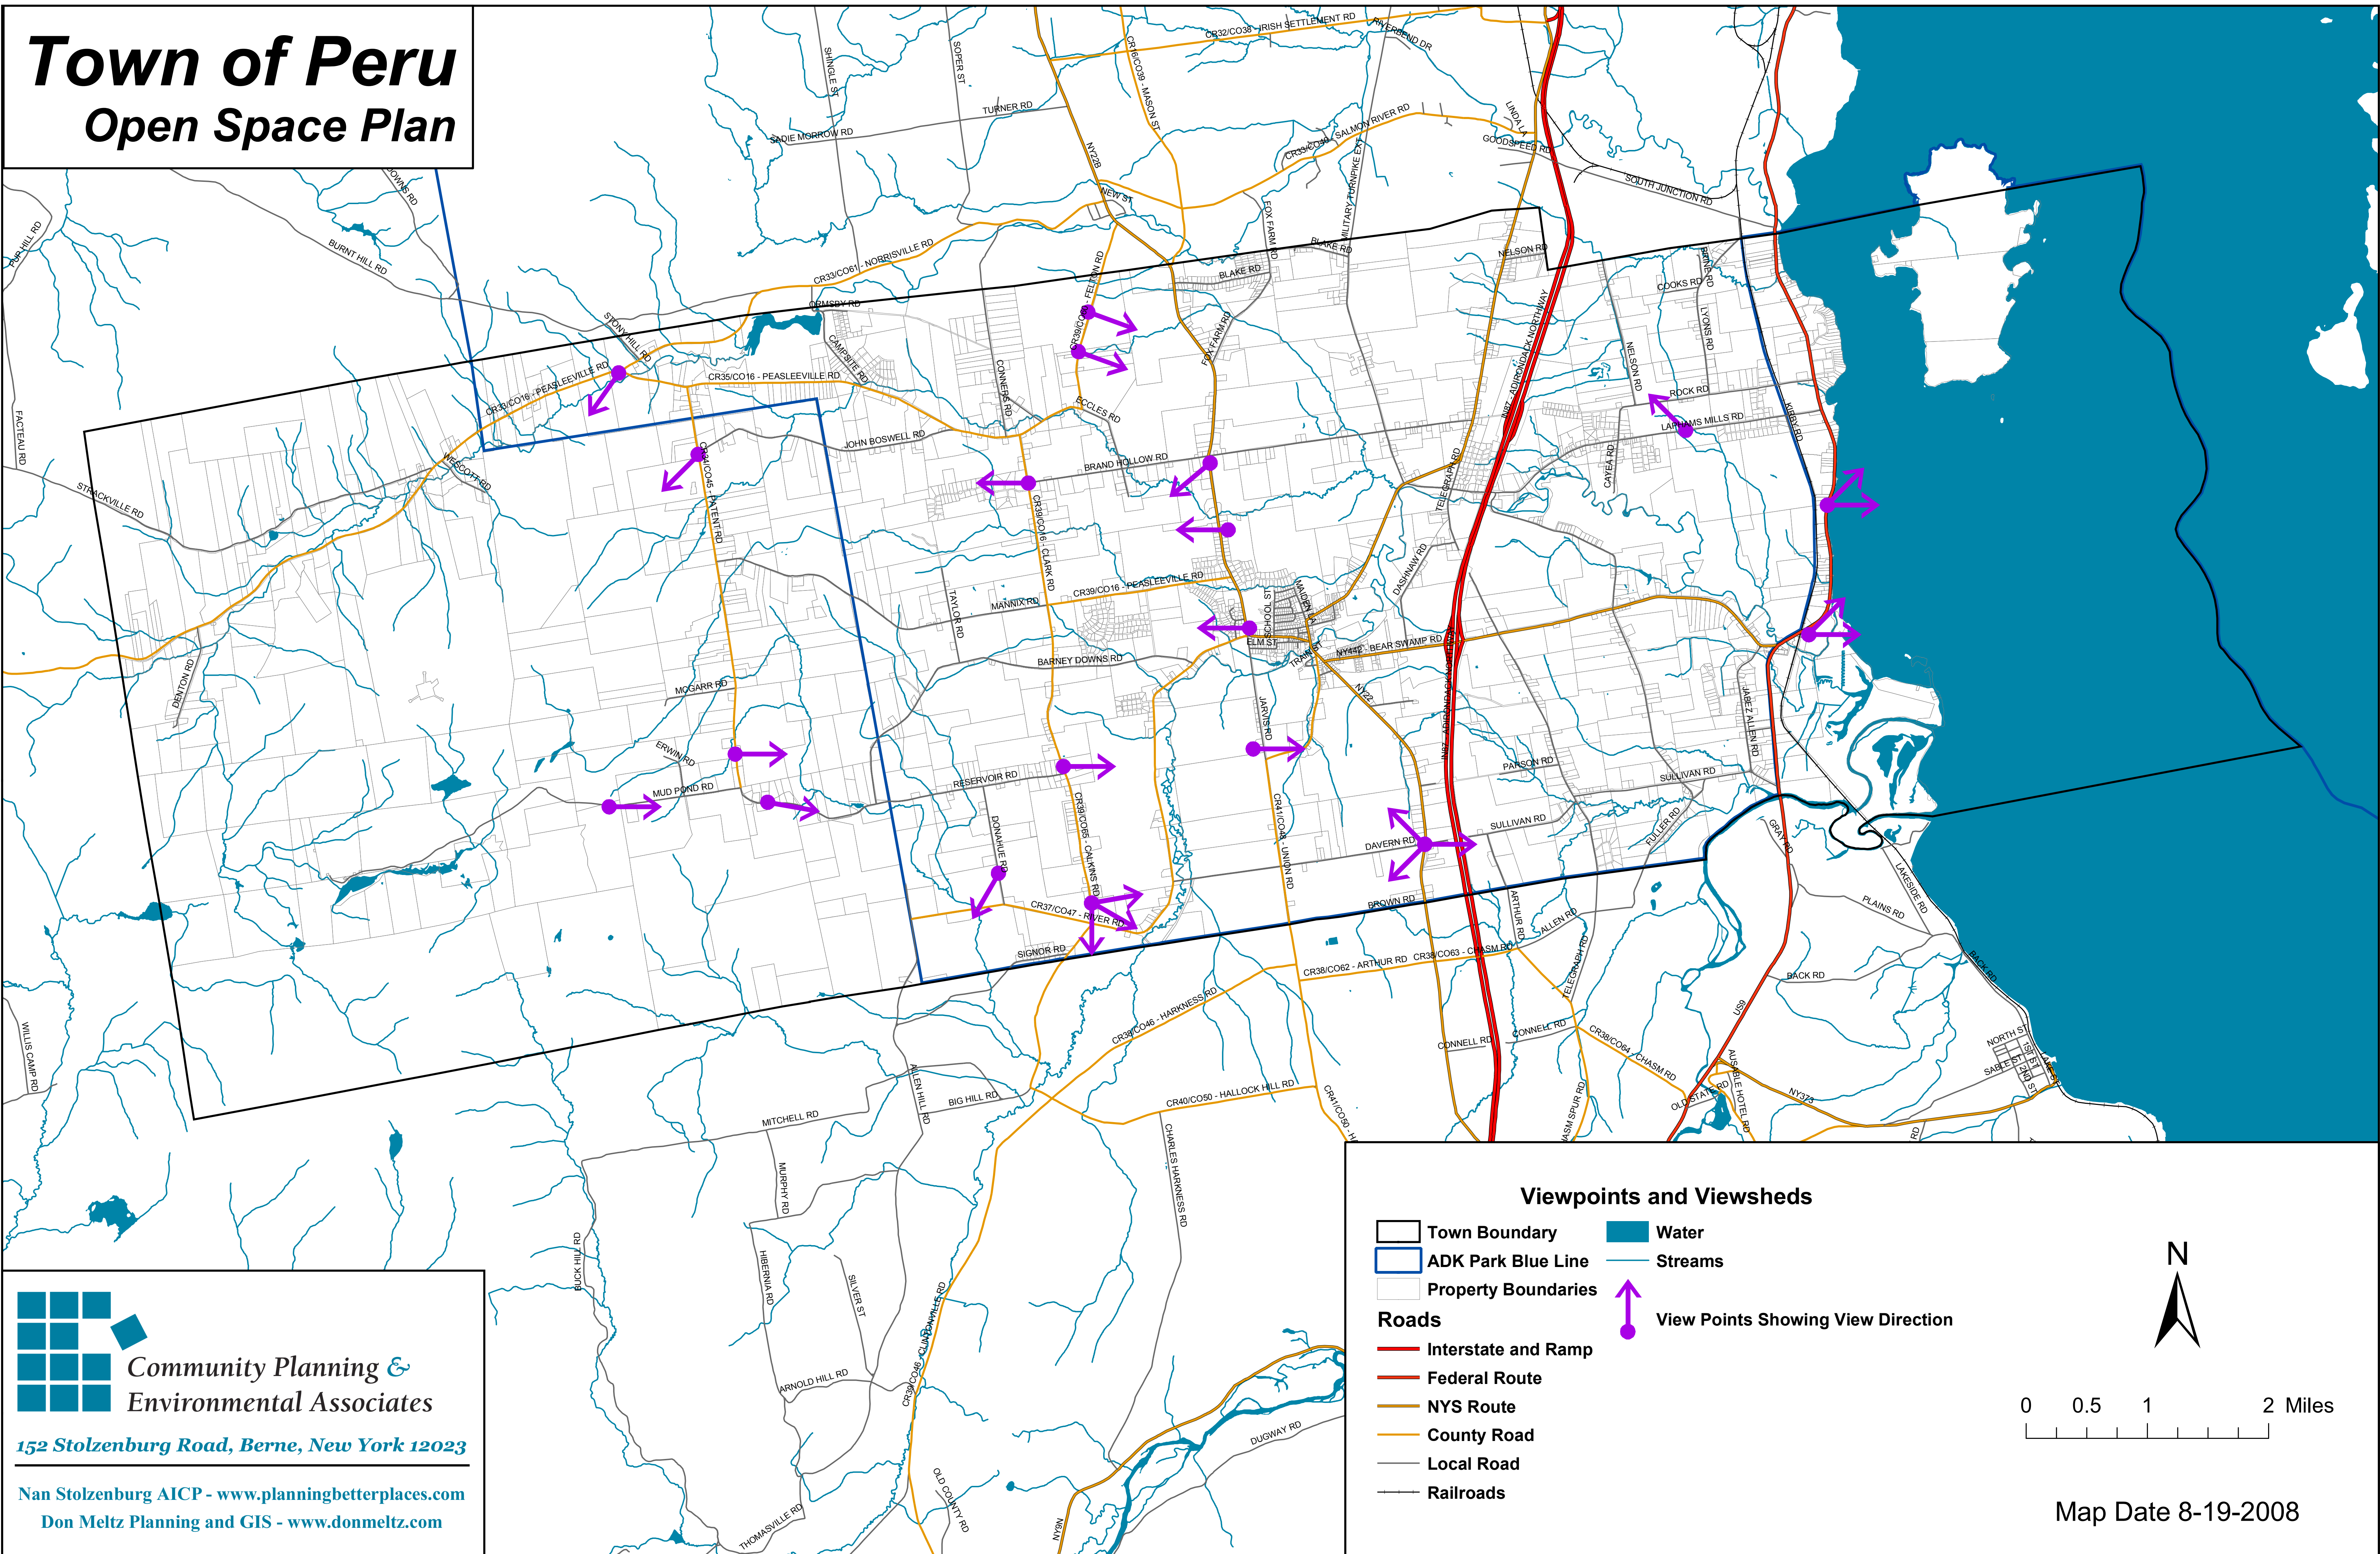

Town of Peru

Open Space Plan

 **Community Planning & Environmental Associates**
 152 Stolzenburg Road, Berne, New York 12023
 Nan Stolzenburg AICP - www.planningbetterplaces.com
 Don Meltz Planning and GIS - www.donmeltz.com

Viewpoints and Viewsheds

	Town Boundary		Water
	ADK Park Blue Line		Streams
	Property Boundaries		View Points Showing View Direction
	Interstate and Ramp		
	Federal Route		
	NYS Route		
	County Road		
	Local Road		
	Railroads		

Map Date 8-19-2008