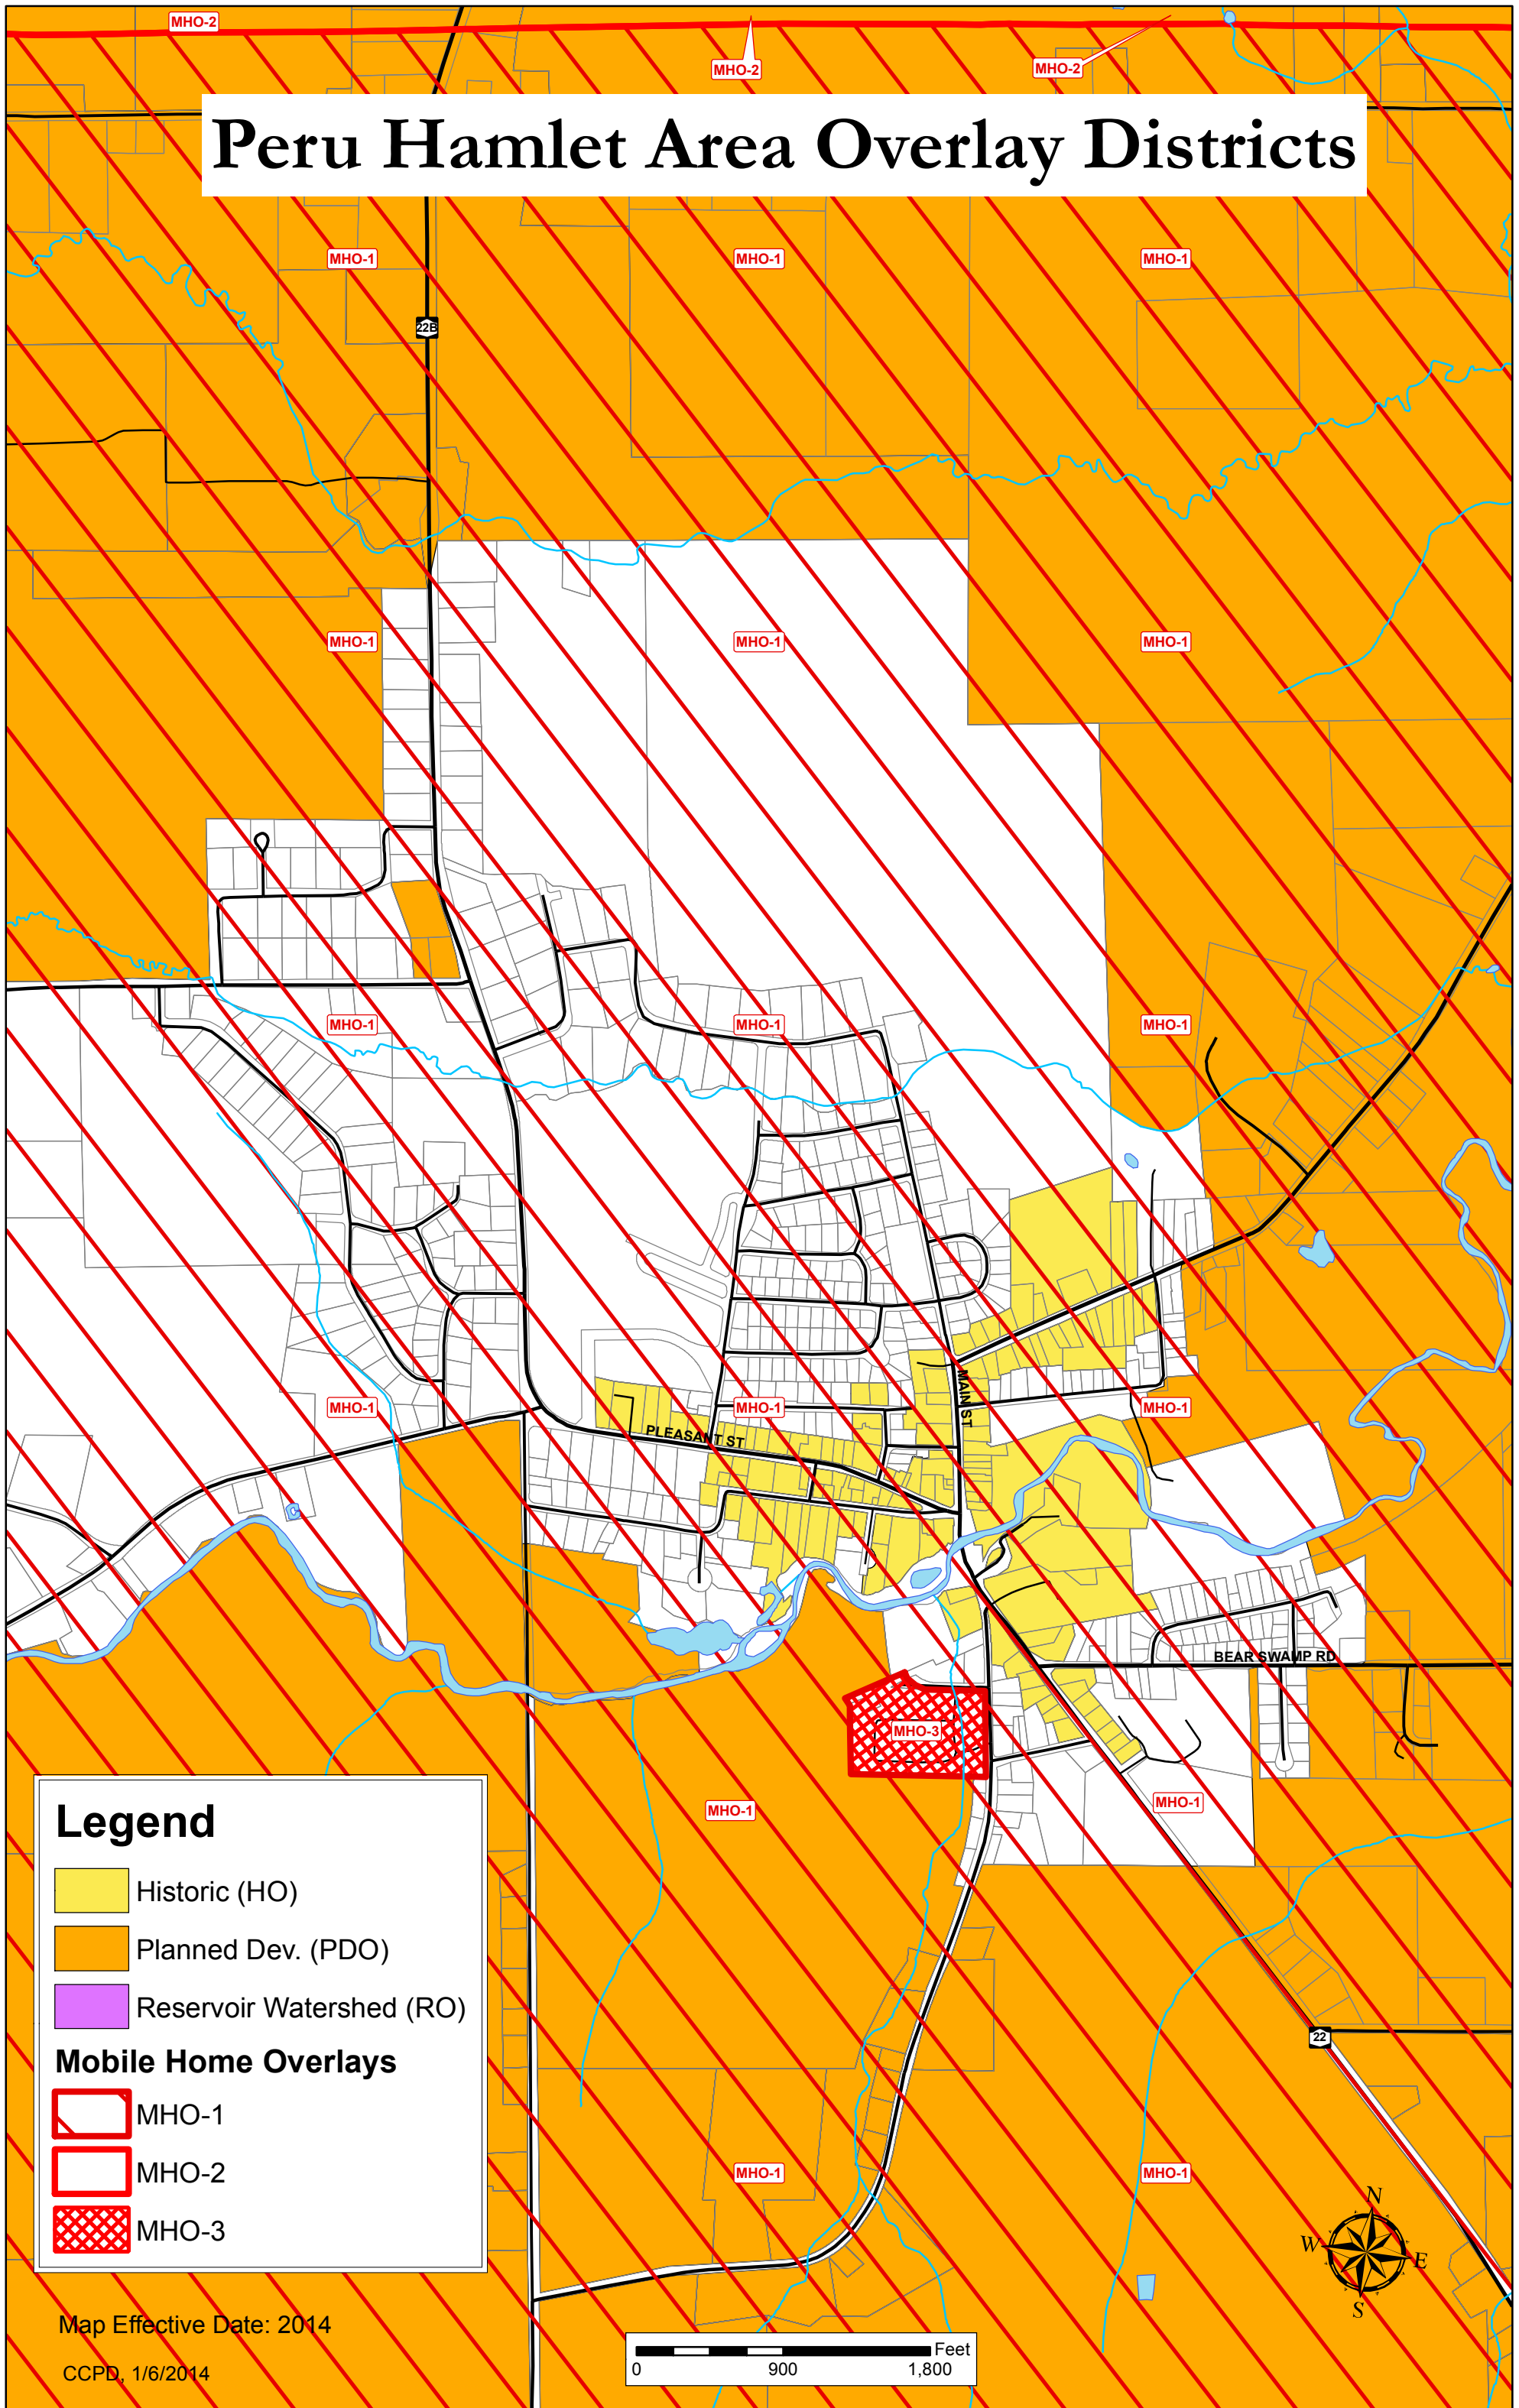

# Peru Hamlet Area Overlay Districts

**Legend**

- Historic (HO)
- Planned Dev. (PDO)
- Reservoir Watershed (RO)

**Mobile Home Overlays**

- MHO-1
- MHO-2
- MHO-3

Map Effective Date: 2014

CCPD, 1/6/2014